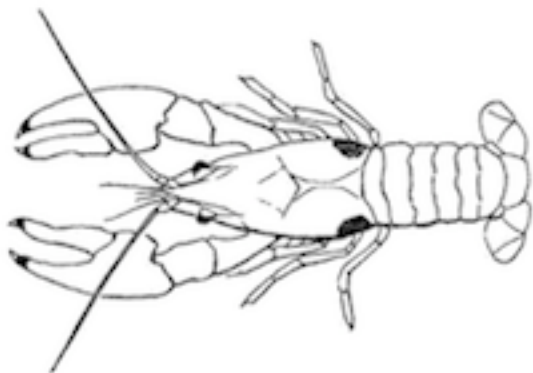

# Sea Squirt

*Didemnum vexillum*

Invasive Species

## Characteristics

- Cream, white, tan, or yellow
- Dense colonies of microscopic, individual animals (zooids)
  - Colonies grow up to 12-18 in (30-46 cm) long
  - In slow-moving waters, may form long, ropey, or beard-like colonies that commonly hang from hard substrates such as docks, lines, and ship hulls
  - In faster-moving waters, may form low, undulating mats that encrust and drape rocky seabeds (pebbles, cobbles, boulders, and rock outcrops)