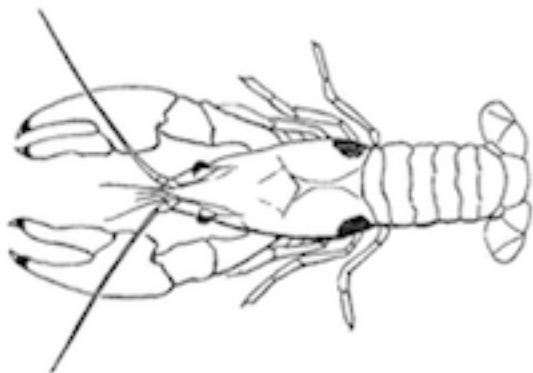

Asian Clam

Corbicula fluminea

Invasive Species

Characteristics

- Shells greenish-yellow to brown with thick concentric rings
- Thick symmetrical shell
- Up to 2 inches (5 cm) long
- Inside of shell is smooth and polished with a light purple tinge
- Three cardinal teeth in each valve

Habitat

- Large rivers and lakes
- Clams burrow prefer sandy or silty sediments into which they burrow up to 6-8 inches

**STOP AQUATIC
HITCHHIKERS!**

Prevent the transport of nuisance species.
Clean all recreational equipment.
www.ProtectOurWaters.net