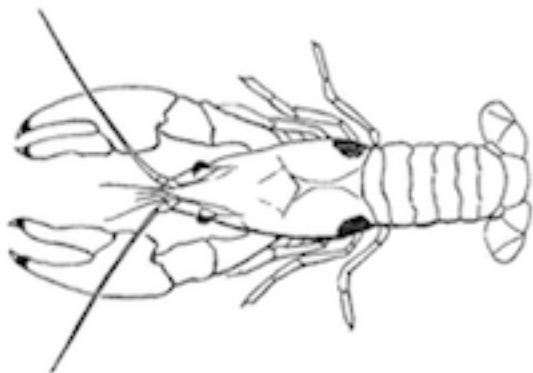

Round Goby

Apollonia melanostomus

Invasive Species

Characteristics

- Young: solid slate gray. Older: blotched with black and brown; greenish dorsal fin with a black spot
- Very distinctive, raised eyes
- 4-9 inches long (10-23 cm)
- Similar to native sculpins but can be distinguished by the fused pelvic fins (sculpins have two separate fins)

Habitat

- A bottom dweller found in rivers and near the shore of lakes, preferring rocky habitats with many places to hide

**STOP AQUATIC
HITCHHIKERS!**

Prevent the transport of nuisance species.
Clean all recreational equipment.
www.ProtectYourWaters.net