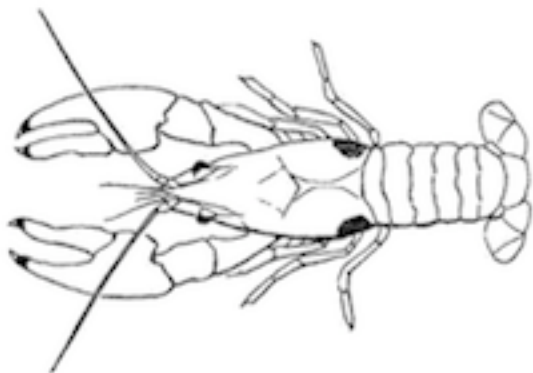

Round Goby

Apollonia melanostomus

Invasive Species

Characteristics

- Young: solid slate gray. Older: blotched with black and brown; greenish dorsal fin with a black spot
- Very distinctive, raised eyes
- 4-9 inches long (10-23 cm)
- Similar to native sculpins but can be distinguished by the fused pelvic fins (sculpins have two separate fins)

Habitat

- A bottom dweller found in rivers and near the shore of lakes, preferring rocky habitats with many places to hide

**STOP AQUATIC
HITCHHIKERS!**

Prevent the transport of nuisance species.
Clean all recreational equipment.
www.ProtectOurWaters.net