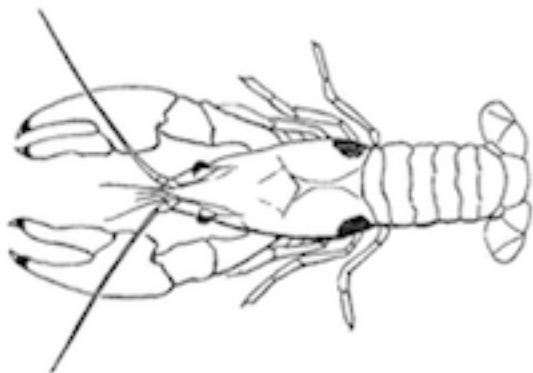

# Asian Clam

*Corbicula fluminea*

Invasive Species

## Characteristics

- Shells greenish-yellow to brown with thick concentric rings
- Thick symmetrical shell
- Up to 2 inches (5 cm) long
- Inside of shell is smooth and polished with a light purple tinge
- Three cardinal teeth in each valve

## Habitat

- Large rivers and lakes
- Clams burrow prefer sandy or silty sediments into which they burrow up to 6-8 inches

**STOP AQUATIC  
HITCHHIKERS!**

Prevent the transport of nuisance species.  
Clean all recreational equipment.  
[www.ProtectOurWaters.net](http://www.ProtectOurWaters.net)