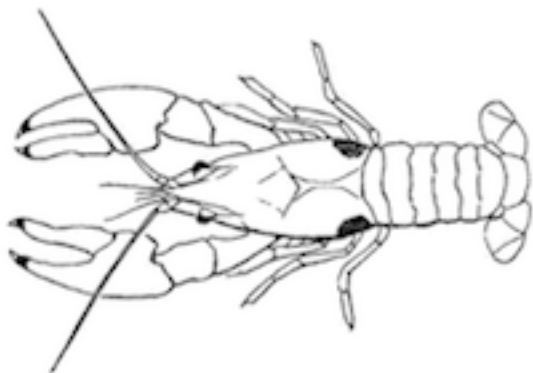

# Round Goby

*Apollonia melanostomus*

**Invasive Species**

## Characteristics

- Young: solid slate gray. Older: blotched with black and brown; greenish dorsal fin with a black spot
- Very distinctive, raised eyes
- 4-9 inches long (10-23 cm)
- Similar to native sculpins but can be distinguished by the fused pelvic fins (sculpins have two separate fins)

## Habitat

- A bottom dweller found in rivers and near the shore of lakes, preferring rocky habitats with many places to hide

**STOP AQUATIC  
HITCHHIKERS!**

Prevent the transport of nuisance species.  
Clean all recreational equipment.  
[www.ProtectYourWaters.net](http://www.ProtectYourWaters.net)